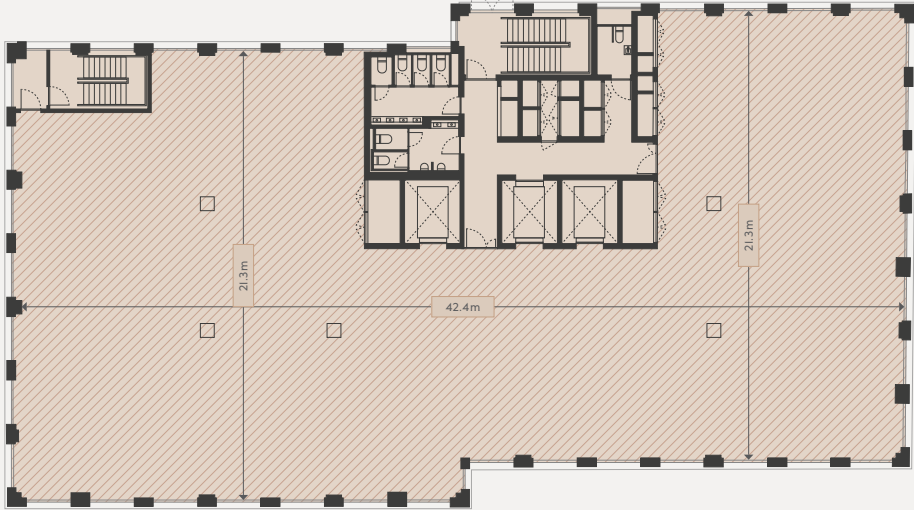

Seventh floor: 7,793 sq ft / 724 sq m

- Office
- Common parts

FEATHERSTONE STREET

CITY ROAD